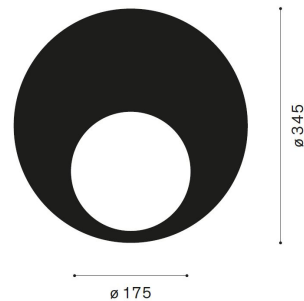

Models	A1106588.0.5401
Dimensions	Ø 345 mm Ø 175 mm

Light Socket	E27
Power requirements	230 V, 50 Hz
Power Input	max. 15 W
Materials	Round painted metal disc and half ball, RAL 9010 pure white
Weight	950 g
Protection rating	IP20
Test Marks	CE, ROHS
Warranty	2 years

Contents	Delivery without bulb
Variants	Half ball RAL 9011 graphit black or NCS S4550-Y90R red
Note	For further technical information please refer the description of the light source
Productdesign	CH50 collection, Re-Edition 2022 Factory design, BAG Turgi ca. 1954